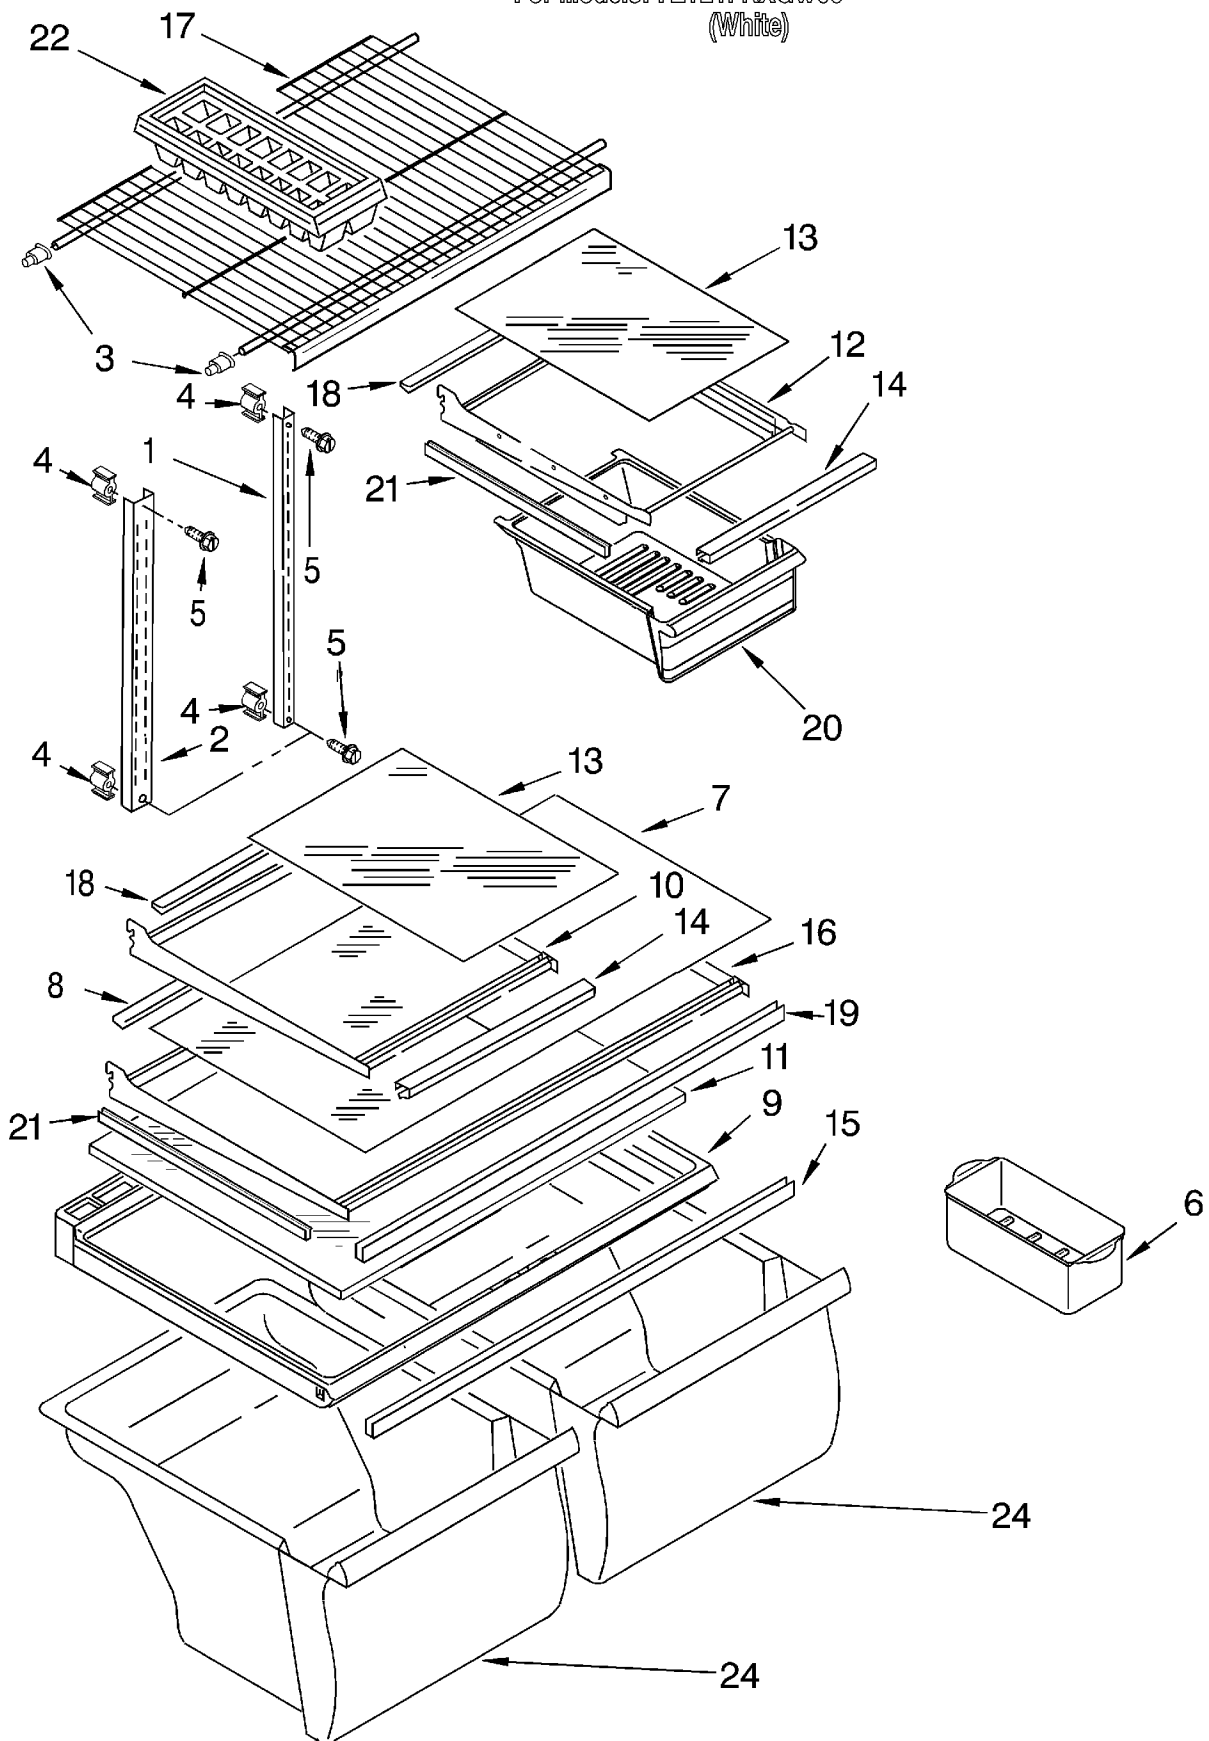

SHELF PARTS

For Models: 7ET21PKXGW00
(White)